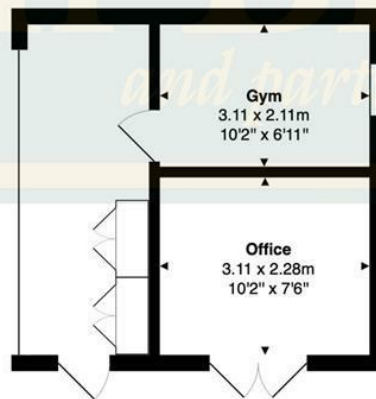

SIMPLY HOMES

Hayfield

Stevenage SG2 7JP

Hayfield

Stevenage SG2 7JP

Total Area: 132.4 m² ... 1425 ft²

SIMPLY HOMES

115 Fore Street | Hertford | SG14 1AS | 01992 558 557 | sales@simply-homes.co.uk | simply-homes.co.uk | Find us on