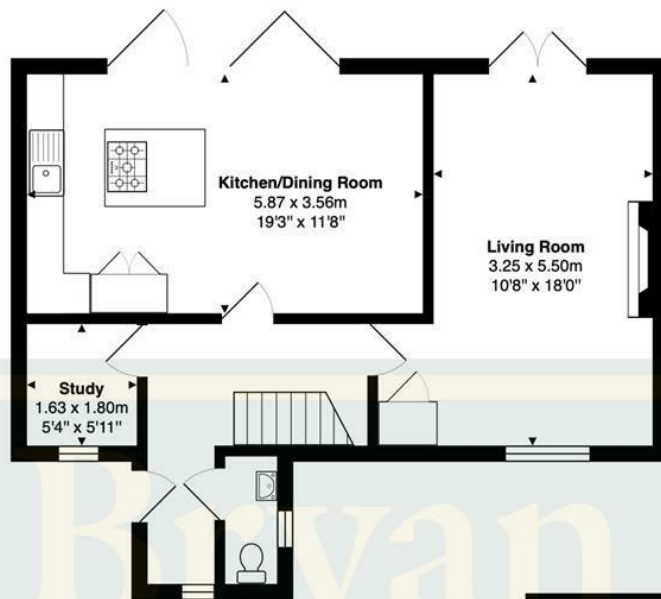

SIMPLY HOMES

Hayfield

Stevenage SG2 7JP

Hayfield

Stevenage SG2 7JP

Total Area: 132.4 m² ... 1425 ft²

SIMPLY HOMES

115 Fore Street | Hertford | SG14 1AS | 01992 558 557 | sales@simply-homes.co.uk | simply-homes.co.uk | Find us on