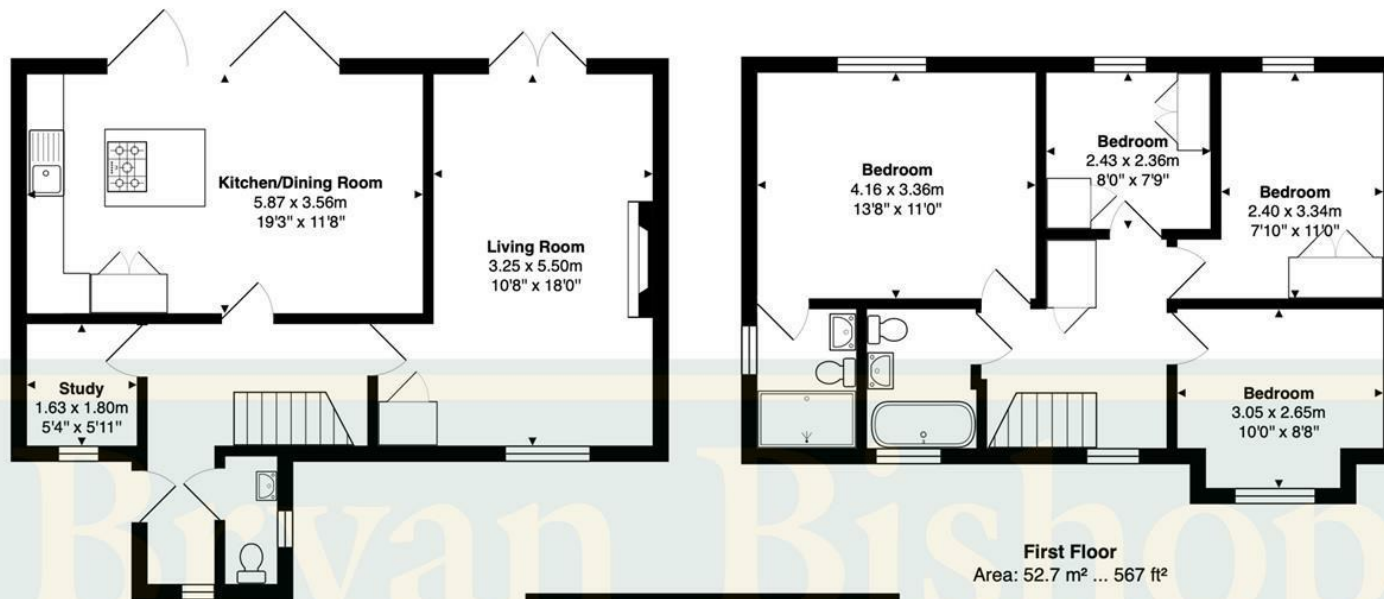

SIMPLY HOMES

Hayfield

Stevenage SG2 7JP

Hayfield

Stevenage SG2 7JP

Total Area: 132.4 m² ... 1425 ft²

SIMPLY HOMES

115 Fore Street | Hertford | SG14 1AS | 01992 558 557 | sales@simply-homes.co.uk | simply-homes.co.uk | Find us on