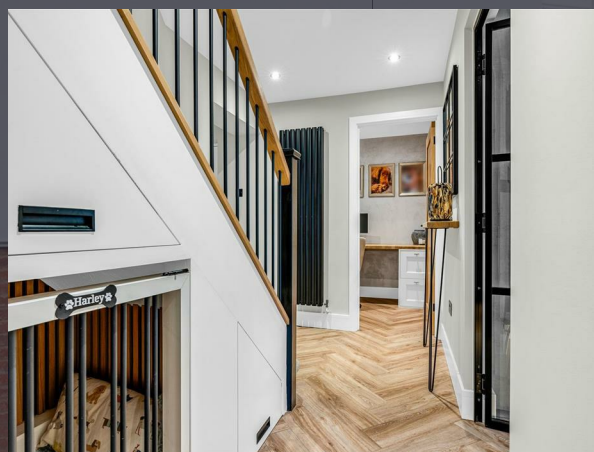

SIMPLY HOMES

Hayfield

Stevenage SG2 7JP

Hayfield

Stevenage SG2 7JP

Total Area: 132.4 m² ... 1425 ft²

SIMPLY HOMES

115 Fore Street | Hertford | SG14 1AS | 01992 558 557 | sales@simply-homes.co.uk | simply-homes.co.uk | Find us on